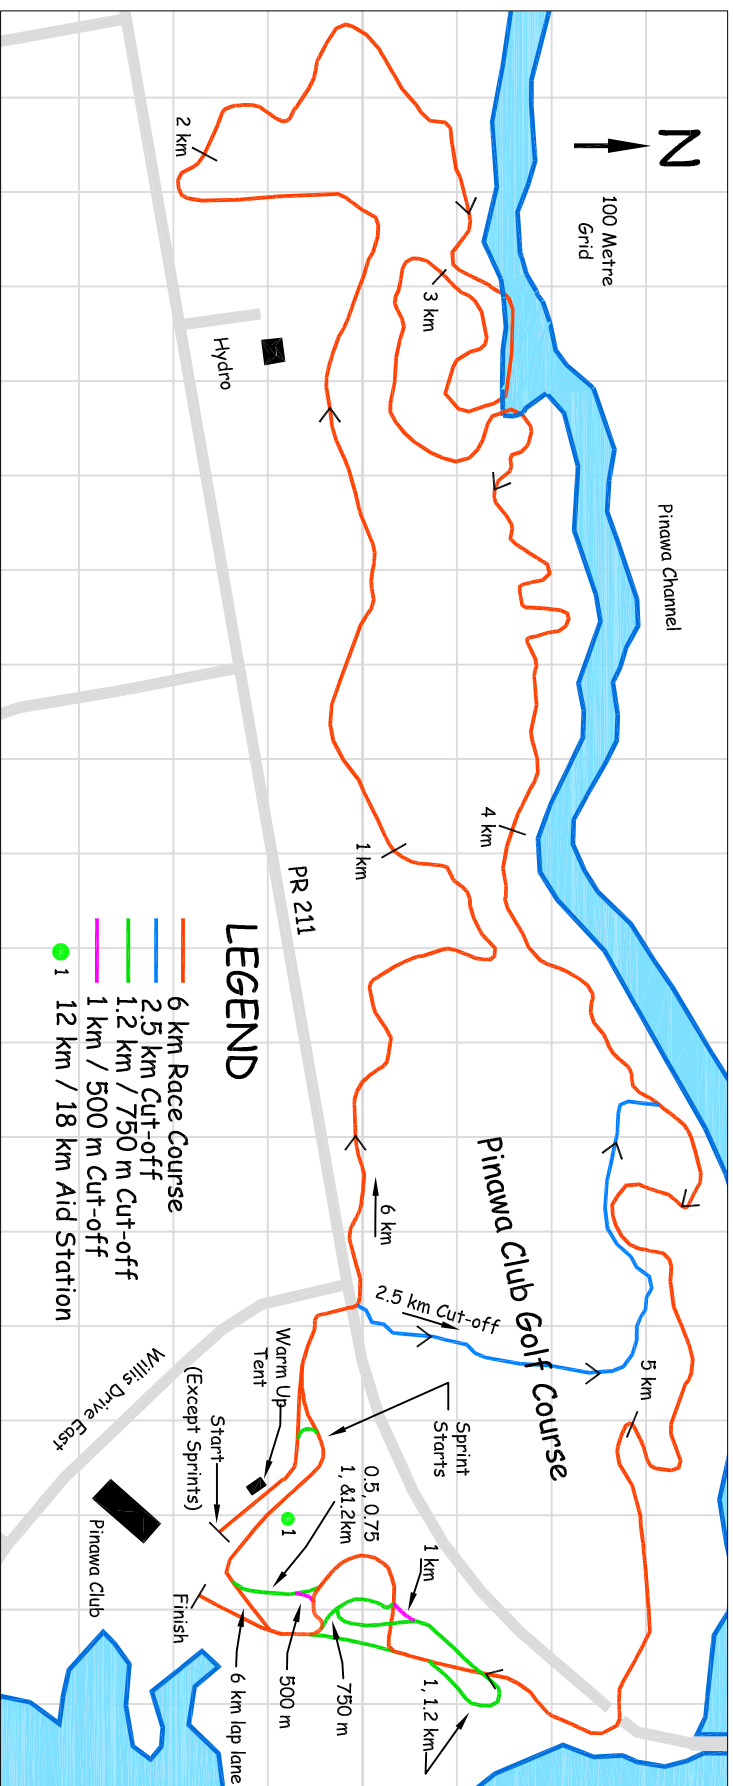

# WHITESHELL SKI CLUB / RED RIVER NORDIC TRIPLE EVENT

Western Canadian Championships - Haywood Canada Cup - Manitoba Povincial Championships  
February 12, 13, 14 2010

Course Length: 6002 m  
 Total Climb (TC): 150 m  
 Maximum Climb (MC): 10 m  
 Height Difference (HD): 16 m  
 Highest Point: 284.4 m  
 Lowest Point: 268.2 m

Note: See Stadium Maps for details of  
 1.2 km / 750 m and 1 km / 500 m Trails